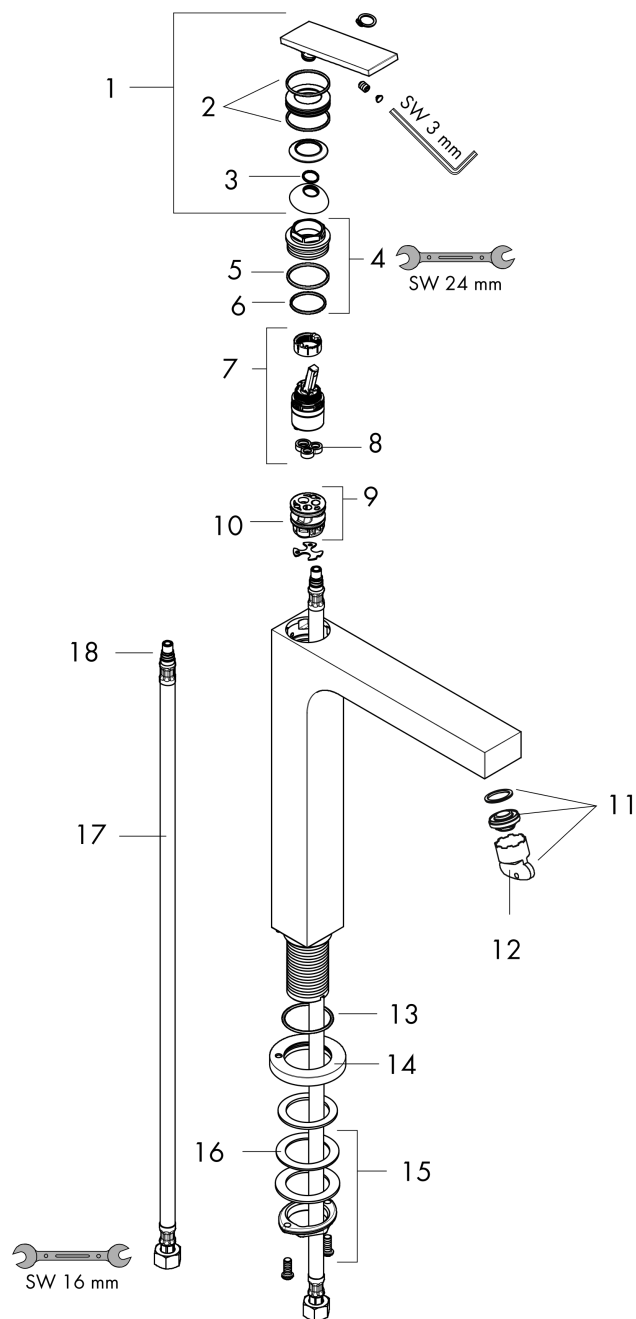

AXOR Citterio
Single-Hole Faucet 280- Rhombic Cut, 1.2 GPM
 Finishes : **chrome** Part no. : **39151001**

Features

- Spray modes: Aerated spray
- Flow: 1.2 GPM (4.5 L/Min)
- Ceramic cartridge
- Does not include: Pop-up assembly

Item details

List Price \$ 1,771.00

Technology

Design awards

Compliance

Product image

Scale drawing

AXOR Citterio
Single-Hole Faucet 280- Rhombic Cut, 1.2 GPM
 Finishes : **chrome** Part no. : **39151001**

Exploded drawing

Year of production: >08/21

AXOR Citterio
Single-Hole Faucet 280- Rhombic Cut, 1.2 GPM
 Finishes : **chrome** Part no. : **39151001**

Spare parts list

Year of production: >08/21

Pos.		Part no.	Price	PU
1	handle	94383000	-	1
2	O-ring 30x1,5	98433000	-	1
3	O-ring 11x1	92924000	-	1
4	nut	94092000	-	1
5	O-ring 29x2	98391000	-	1
6	O-ring 25x1,5	98146000	-	1
7	cartridge, assy	92900000	-	1
8	seal	93383000	-	1
9	adapter for cartridge	98866000	-	1
10	O-ring 23x2	98398000	-	1
11	aerator M24x1 (5 l/min)	95282000	-	1
12	special tool	95290000	-	1
13	O-ring 36x2	98156000	-	1
14	escutcheon	97807000	-	1
15	fixing set (Ø 32)	13961000	-	1
16	lever collar	97548000	-	1
17	connection hose 35½" M8x0,75 3/8"	96316001	-	1
18	O-ring 7x1,5	98422000	-	1