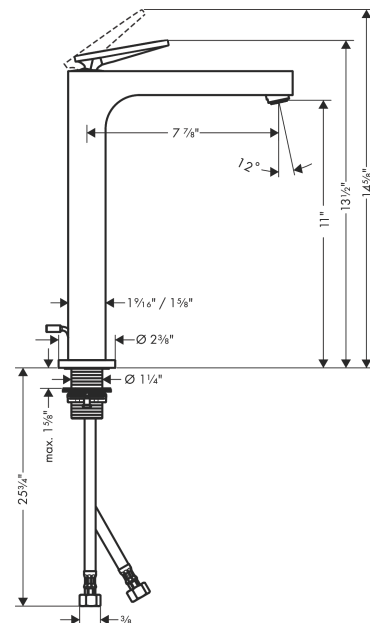

AXOR Citterio
Single-Hole Faucet 280- Rhombic Cut, 1.2 GPM
 Finishes : **chrome** Part no. : **39151001**

Features

- Spray modes: Aerated spray
- Flow: 1.2 GPM (4.5 L/Min)
- Ceramic cartridge
- Does not include: Pop-up assembly

Item details

List Price \$ 1,771.00

Technology

Design awards

Compliance

Product image

Scale drawing

AXOR Citterio
Single-Hole Faucet 280- Rhombic Cut, 1.2 GPM
 Finishes : **chrome** Part no. : **39151001**

Exploded drawing

Year of production: >08/21

AXOR Citterio
Single-Hole Faucet 280- Rhombic Cut, 1.2 GPM
 Finishes : **chrome** Part no. : **39151001**

Spare parts list

Year of production: >08/21

Pos.		Part no.	Price	PU
1	handle	94383000	-	1
2	O-ring 30x1,5	98433000	-	1
3	O-ring 11x1	92924000	-	1
4	nut	94092000	-	1
5	O-ring 29x2	98391000	-	1
6	O-ring 25x1,5	98146000	-	1
7	cartridge, assy	92900000	-	1
8	seal	93383000	-	1
9	adapter for cartridge	98866000	-	1
10	O-ring 23x2	98398000	-	1
11	aerator M24x1 (5 l/min)	95282000	-	1
12	special tool	95290000	-	1
13	O-ring 36x2	98156000	-	1
14	escutcheon	97807000	-	1
15	fixing set (Ø 32)	13961000	-	1
16	lever collar	97548000	-	1
17	connection hose 35½" M8x0,75 3/8"	96316001	-	1
18	O-ring 7x1,5	98422000	-	1